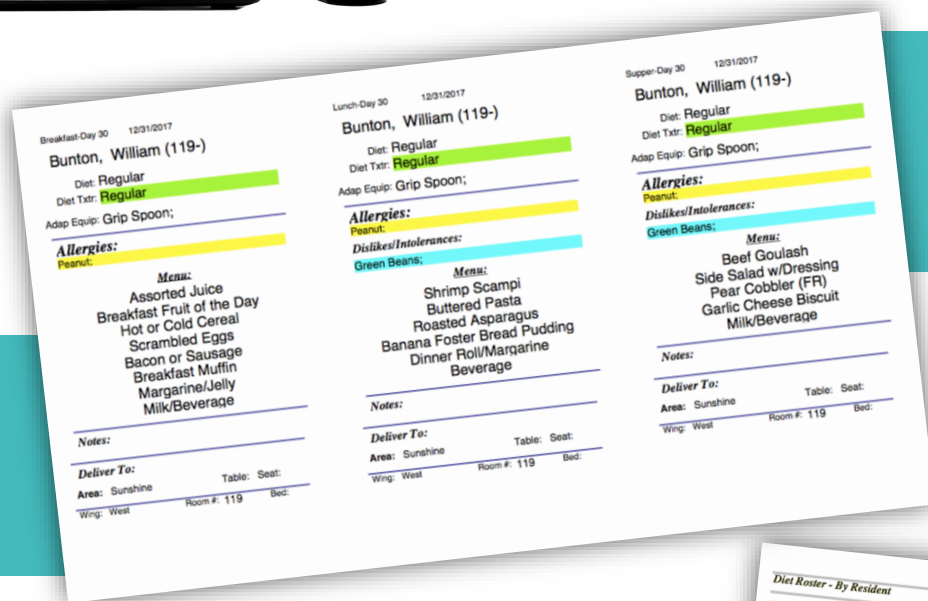

MealCard

for Dining Manager

Printed MealCards with integrated menu from Dining Manager menu program

User-friendly and offers a prebuilt database of diets, beverages, food dislikes, allergies, and more

MealCard Features:

- Integrated menu
- Allergy and dislike information
- Optional highlighting
- Customizable profile data
- Individualized snack or supplement plan

Extensive report documents including diet roster, dislike tally, adaptive equipment list, snack or supplement labels, and more!